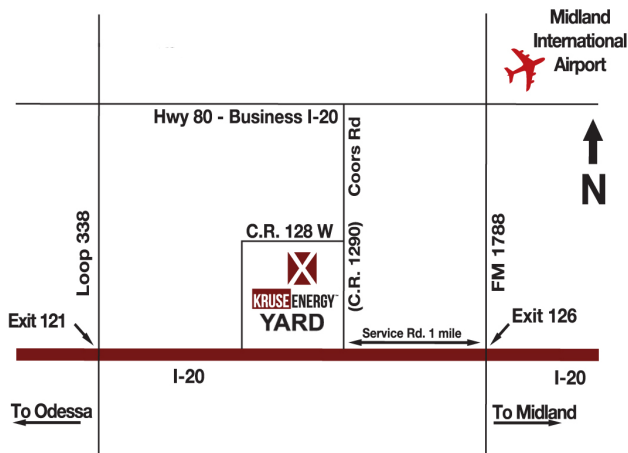

ODESSA, TEXAS

WED/THURS • SEPTEMBER 13/14, 2017

DELIVER EQUIPMENT TO KRUSE ENERGY ODESSA YARD BETWEEN NOW &

CALL SUPERVISORS BELOW TO SCHEDULE DELIVERY:

ERIC DYESS @ 940-452-4132 | EDYESS@KRUSE.COM

MITCHELL LONG @ 432-661-4414 | MLONG@KRUSE.COM

ZAC DORAN @ 432-488-7853 | ZDORAN@RBAUCTION.COM

HAVE WRITTEN INVENTORY & PHOTOS BY MONDAY AUGUST 7, 2017

TO BE INCLUDED IN BROCHURE!

YARD DIRECTIONS / MAP

KRUSE ENERGY YARD @ 11611 WEST COUNTY RD 128, ODESSA, TX 79765
 FROM THE INTERSECTION OF I-20 & FM 1788 - EXIT# 126, TRAVEL WEST ON I-20 NORTH SERVICE ROAD 1 MILE TO C.R. 1290 "COORS ROAD". TURN RIGHT ON COORS ROAD AND GO NORTH 0.3 MILE TO C.R. 128 WEST. TURN LEFT AND TRAVEL TO YARD ON LEFT. 432-563-2005 (TEL) 432-563-7929 (FAX)